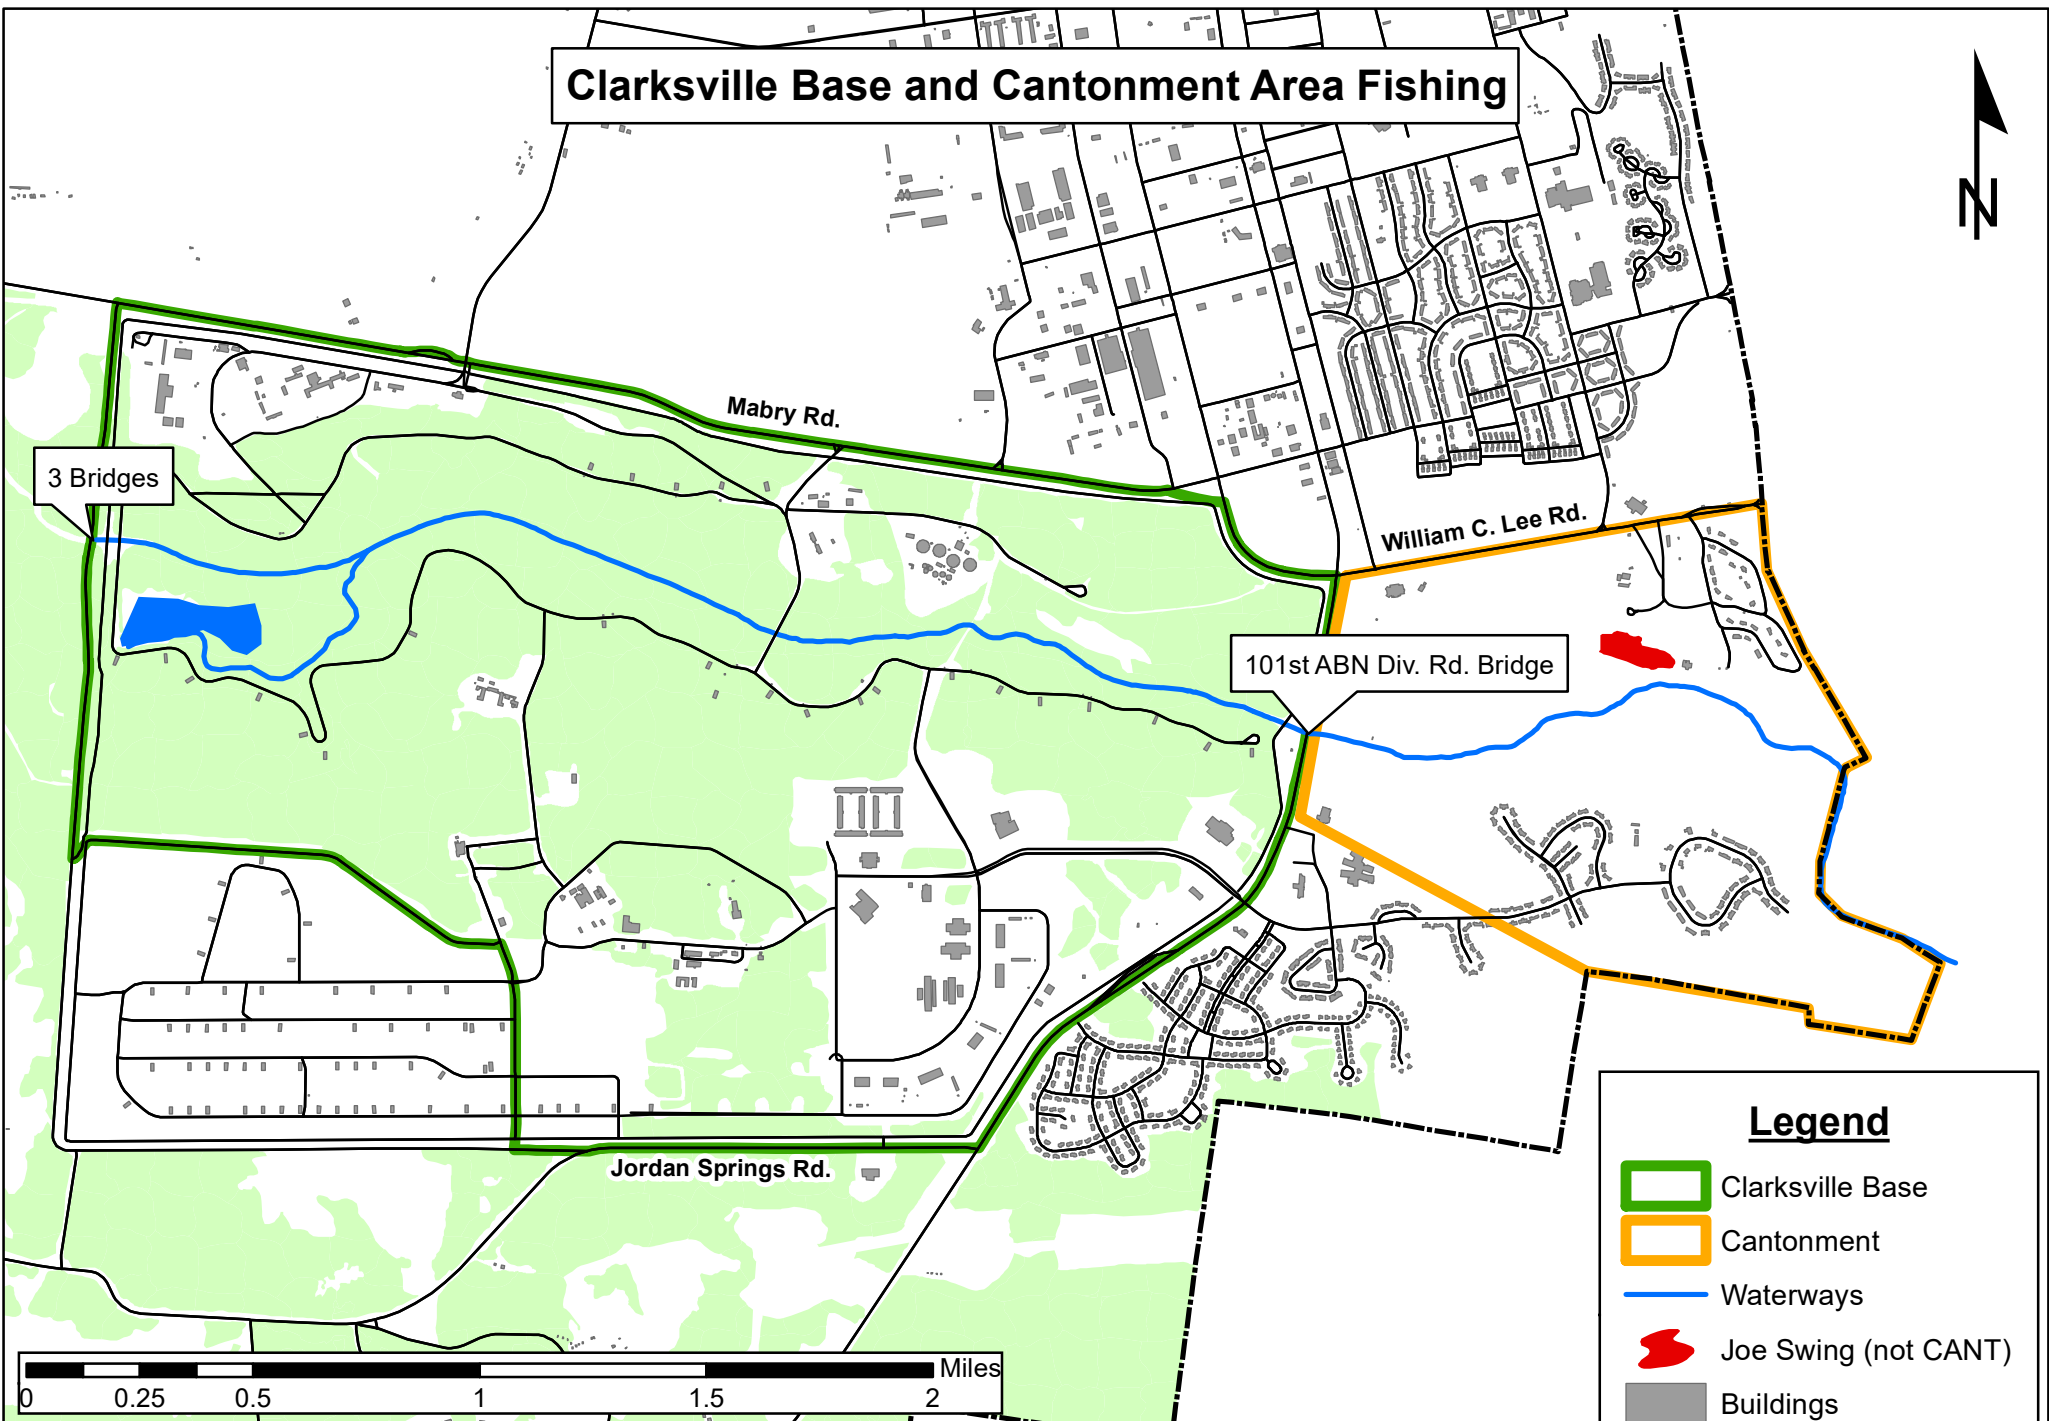

Clarksville Base and Cantonment Area Fishing

Legend

- Clarksville Base
- Cantonment
- Waterways
- Joe Swing (not CANT)
- Buildings
- Roads
- Installation Boundary

Clarksville Base: consists of Kinser Pond and Little West Fork (3 bridges to 101st Airborne Division Rd. bridge)
Cantonment: consists of Little West Fork (101st Airborne Division Rd. bridge east to the edge of the installation)
Joe Swing Quarry must be checked into separately and is not considered part of Cantonment Area Fishing